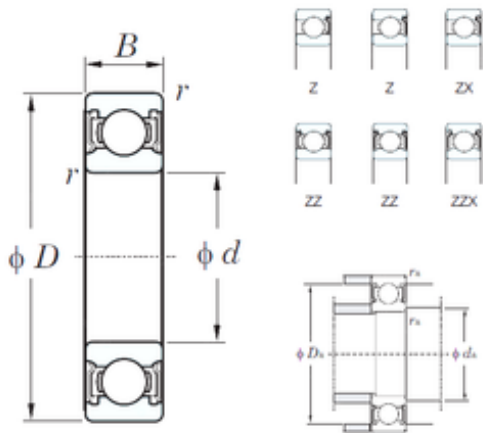

# China 608rs Bearing Supplier

6209zz Bearing 2D drawings and 3D CAD models

Koyo Ball Bearing 6209zz 6210-2RS 6211 6310zz  
6311-2RS 6312 High Quality

Bearing No. 6209zz

Size	45x85x19 mm
Bore Diameter	45 mm
Outer Diameter	85 mm
Width	19 mm
d	45 mm
D	85 mm
B	19 mm
C	19 mm
r min.	1,1 mm
da min.	51,5 mm
da max	53,5 mm
Da max.	78,5 mm
ra max.	1 mm
Weight	0,407 Kg
Basic dynamic load rating (C)	32,7 kN
Basic static load rating (C0)	20,3 kN
(Grease) Lubrication Speed	7700 r/min
Category	Single Row Ball Bearings
Inventory	0.0
Manufacturer Name	KOYO
Minimum Buy Quantity	N/A
Weight / Kilogram	0.448
Product Group	B00308
Enclosure	2 Metal Shields
Precision Class	ABEC 1   ISO P0

## China 608rs Bearing Supplier

Maximum Capacity / Filling Slot	No
Rolling Element	Ball Bearing
Snap Ring	No
Internal Special Features	No
Cage Material	Steel
Internal Clearance	C0-Medium
Inch - Metric	Metric
Long Description	45MM Bore; 85MM Outside Diameter; 19MM Outer Race Width; 2 Metal Shields; Ball Bearing; ABEC 1   ISO P0; No Filling Slot; No Snap Ring; No Internal Special Features; C0-Medium Internal Clearance; Stee
Other Features	Deep Groove
Category	Single Row Ball Bearing
UNSPSC	31171504
Harmonized Tariff Code	8482.10.50.68
Noun	Bearing
Keyword String	Ball
Manufacturer URL	<a href="http://www.koyousa.com">http://www.koyousa.com</a>
Weight / LBS	0.89728
Outside Diameter	3.346 Inch   85 Millimeter
Outer Race Width	0.748 Inch   19 Millimeter
Bore	1.772 Inch   45 Millimeter
Inner Race Width	0 Inch   0 Millimeter