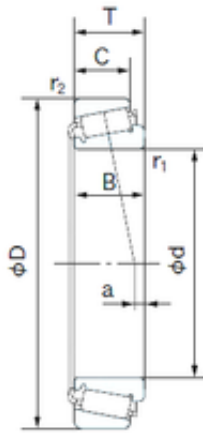

China 608rs Bearing Supplier

NSK NTN Timken NACHI Koyo SKF Tapered
Roller Bearing 480/472 H715343/H715310
H715343/H715311 H414245/H414210

Bearing No. 480/472

| | |
|-------------------------------|----------------------|
| Size | 68.263x120x29.794 mm |
| Bore Diameter | 68.263 mm |
| Outer Diameter | 120.000 mm |
| Width | 29.794 mm |
| d | 68.263 mm |
| D | 120.000 mm |
| T | 29.794 mm |
| B | 29.007 mm |
| C | 24.237 mm |
| a | 4.1 mm |
| r1 min. | 3.6 mm |
| r2 min. | 2.0 mm |
| Weight | 1,32 Kg |
| Basic dynamic load rating (C) | 118000 kN |
| Basic static load rating (C0) | 161000 kN |
| (Grease) Lubrication Speed | 2700 r/min |
| (Oil) Lubrication Speed | 3700 r/min |
| Calculation factor (e) | 0.38 |
| Calculation factor (Y0) | 0.86 |

480/472 Bearing 2D drawings and 3D CAD models