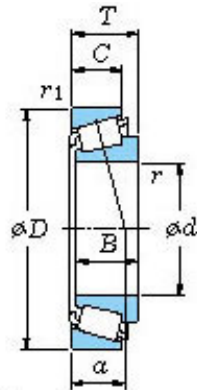

China 608rs Bearing Supplier

■ Mounting dimensions

H414249/10 Bearing 2D drawings and 3D CAD models

Large Stock Koyo High Precision Low Vibration Taper Roller Bearing H414249/10 H414249/H414210

Bearing No. H414249/10

Bearing No.	H414249/10
d	71.438
D	136.525
T	41.275
B	41.275
r(min)	3.6
r1(min)	3.2
Cr	284
C0r	308
Cu	46.1
Grease lub.	2900
Oil lub.	3800
C	31.750
a	30.3 mm
da	89.0
db	83.3
Da	121.0
Db	129.0
ra(max)	3.6
rb(max)	3.2
e	0.36
Y1	1.67
Y0	0.92
(Refer.) Mass(kg)	2.59