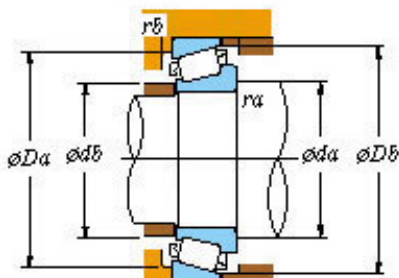

China 608rs Bearing Supplier

■ Mounting dimensions

H414249/10 Bearing 2D drawings and 3D CAD models

Large Stock Koyo High Precision Low Vibration Taper Roller Bearing H414249/10 H414249/H414210

Bearing No. H414249/10

Bearing No.	H414249/10
d	71.438
D	136.525
T	41.275
B	41.275
r(min)	3.6
r1(min)	3.2
Cr	284
C0r	308
Cu	46.1
Grease lub.	2900
Oil lub.	3800
C	31.750
a	30.3 mm
da	89.0
db	83.3
Da	121.0
Db	129.0
ra(max)	3.6
rb(max)	3.2
e	0.36
Y1	1.67
Y0	0.92
(Refer.) Mass(kg)	2.59