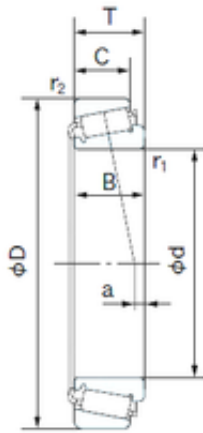

# China 608rs Bearing Supplier

NSK NTN NACHI Koyo SKF Tapered Roller Bearing 745A/742 H913849/H913810 47487/47420 47487/47420A

Bearing No. 745A/742

Size	69.850x150.089x44.450 mm
Bore Diameter	69.850 mm
Outer Diameter	150.089 mm
Width	44.450 mm
d	69.850 mm
D	150.089 mm
T	44.450 mm
B	46.672 mm
C	36.512 mm
a	12.0 mm
r1 min.	3.5 mm
r2 min.	3.3 mm
Weight	3,86 Kg
Basic dynamic load rating (C)	252000 kN
Basic static load rating (C0)	345000 kN
(Grease) Lubrication Speed	2400 r/min
(Oil) Lubrication Speed	3200 r/min
Calculation factor (e)	0.33
Calculation factor (Y0)	1.0

745A/742 Bearing 2D drawings and 3D CAD models