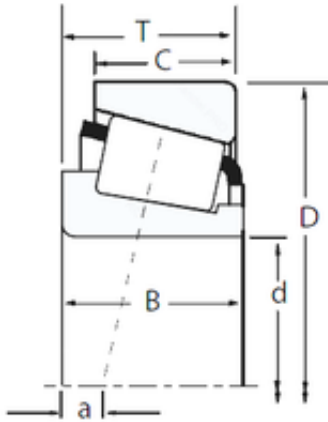

China 608rs Bearing Supplier

High speed TIMKEN single row tapered roller bearing 32008X timken bearing price list

Bearing No. 32008X

Size	40x68x19 mm
Bore Diameter	40 mm
Outer Diameter	68 mm
Width	19 mm
d	40 mm
D	68 mm
T	19 mm
B	19 mm
C	14,5 mm
R	1 mm
r	1 mm
Weight	0,27 Kg
Dynamic load rating radial (C)	53,8 kN
Calculation factor (e)	0,38

32008X Bearing 2D drawings and 3D CAD models